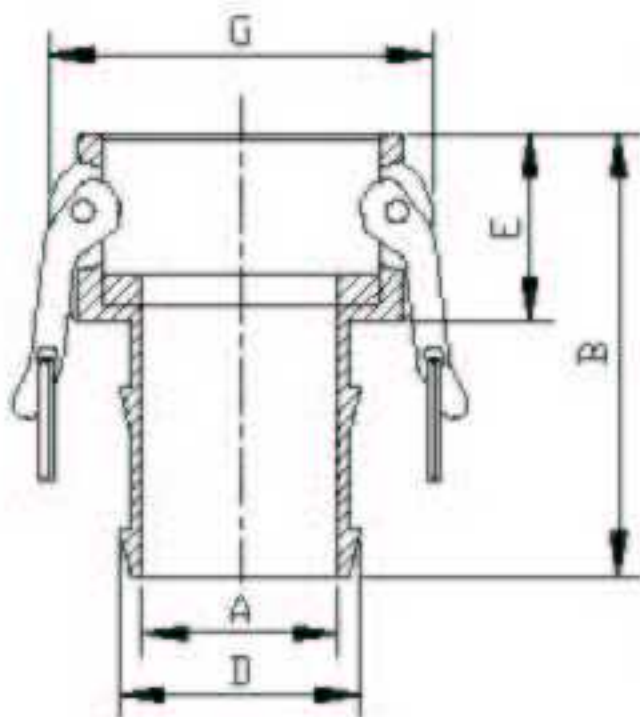

# CAMLOCK QUICK COUPLINGS

- **Material:** CF8M, CF8, WCB, Bronze, Aluminum Alloy
- **Type A:** Male Adapter / Female Thread
- **Type B:** Female Coupler / Male Thread
- **Type C:** Female Coupler / Hose Shank
- **Type D:** Female Coupler / Female Thread
- **Type E:** Male Adapter / Hose Shank
- **Type F:** Male Adapter / Male Thread
- **Type DC:** Female Coupler / End Cap (Dust Cap)
- **Type DP:** Male Adapter / End Plug (Dust Plug)

Size	3/4"	1"	1-1/4"	1-1/2"	2"	2-1/2"	3"	4"
A	21.0	23.8	30.8	38.5	46.0	58.0	73.2	98.2
B	39.0	48.5	52.5	54.0	61.7	68.0	70.0	74.6
C	39.2	43.8	51.9	60.4	74.7	82.3	97.8	126.8

Size	F	h	K	L	H	T
1/2"	14	26	32	12	55	1/2"
3/4"	19	26	38	20	55	3/4"
1"	24	32	41	21	65	1"
1-1/4"	29	41	51	25	75	1-1/4"
1-1/2"	37	42	57	25	79	1-1/2"
2"	46	48	71	25	86	2"
2-1/2"	55	50	84	30	97	2-1/2"
3"	73	50	100	32	100	3"
4"	98	53	129	38	114	4"
5"	122	55	168	40	117	5"
6"	148	60	192	50	129	6"

Size	3/4"	1"	1-1/4"	1-1/2"	2"	2-1/2"	3"	4"
A	13.8	19.8	25.9	32.3	44.5	56.7	68.0	93.4
B	82.8	96.2	102.5	104.0	129.0	142.3	157.1	163.5
D	21.0	27.0	33.7	40.1	52.7	66.3	79.0	104.4
E	32.0	39.0	44.5	45.0	50.0	54.3	55.5	55.5
G	53.3	60.9	82.6	90.3	99.8	112.4	137.6	165.6

Size	B	L	H
1/2"	44	9.4	34
3/4"	50	13	32
1"	60	15	41
1-1/4"	80	16	51
1-1/2"	89	18	51
2"	97	18	57
2-1/2"	110	20	60
3"	135	20	60
4"	165	20	62
5"	190	20	65
6"	254	20	70

Size	F	L	H
3/4"	19	20	55
1"	24	21	65
1-1/4"	29	25	75
1-1/2"	37	25	79
2"	46	25	86
2-1/2"	55	30	97
3"	73	32	100
4"	98	38	114
5"	122	40	117
6"	148	50	129