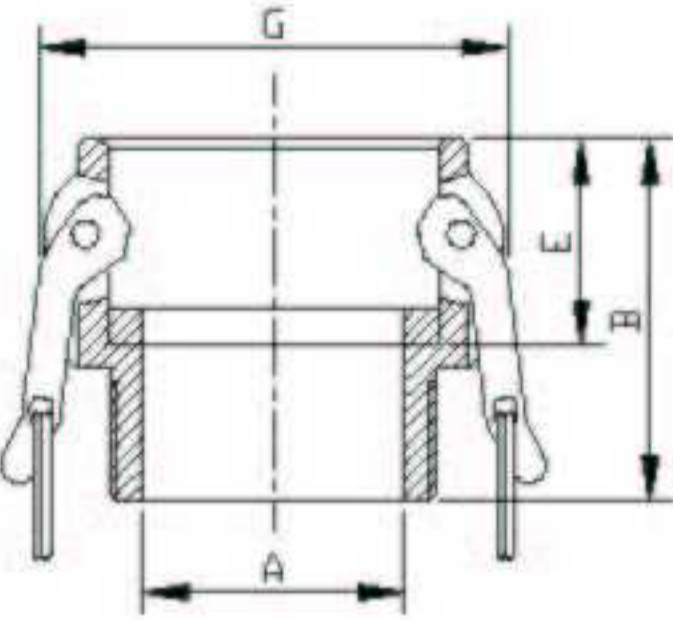

# CAMLOCK QUICK COUPLINGS

- **Material:** CF8M, CF8, WCB, Bronze, Aluminum Alloy
- **Type A:** Male Adapter / Female Thread
- **Type B:** Female Coupler / Male Thread
- **Type C:** Female Coupler / Hose Shank
- **Type D:** Female Coupler / Female Thread
- **Type E:** Male Adapter / Hose Shank
- **Type F:** Male Adapter / Male Thread
- **Type DC:** Female Coupler / End Cap (Dust Cap)
- **Type DP:** Male Adapter / End Plug (Dust Plug)

Size	3/4"	1"	1-1/4"	1-1/2"	2"	2-1/2"	3"	4"
A	21.0	23.8	30.8	38.5	46.0	58.0	73.2	98.2
B	39.0	48.5	52.5	54.0	61.7	68.0	70.0	74.6
C	39.2	43.8	51.9	60.4	74.7	82.3	97.8	126.8

Size	F	h	K	L	H	T
1/2"	14	26	32	12	55	1/2"
3/4"	19	26	38	20	55	3/4"
1"	24	32	41	21	65	1"
1-1/4"	29	41	51	25	75	1-1/4"
1-1/2"	37	42	57	25	79	1-1/2"
2"	46	48	71	25	86	2"
2-1/2"	55	50	84	30	97	2-1/2"
3"	73	50	100	32	100	3"
4"	98	53	129	38	114	4"
5"	122	55	168	40	117	5"
6"	148	60	192	50	129	6"

Size	3/4"	1"	1-1/4"	1-1/2"	2"	2-1/2"	3"	4"
A	13.8	19.8	25.9	32.3	44.5	56.7	68.0	93.4
B	82.8	96.2	102.5	104.0	129.0	142.3	157.1	163.5
D	21.0	27.0	33.7	40.1	52.7	66.3	79.0	104.4
E	32.0	39.0	44.5	45.0	50.0	54.3	55.5	55.5
G	53.3	60.9	82.6	90.3	99.8	112.4	137.6	165.6

Size	B	L	H
1/2"	44	9.4	34
3/4"	50	13	32
1"	60	15	41
1-1/4"	80	16	51
1-1/2"	89	18	51
2"	97	18	57
2-1/2"	110	20	60
3"	135	20	60
4"	165	20	62
5"	190	20	65
6"	254	20	70

Size	F	L	H
3/4"	19	20	55
1"	24	21	65
1-1/4"	29	25	75
1-1/2"	37	25	79
2"	46	25	86
2-1/2"	55	30	97
3"	73	32	100
4"	98	38	114
5"	122	40	117
6"	148	50	129