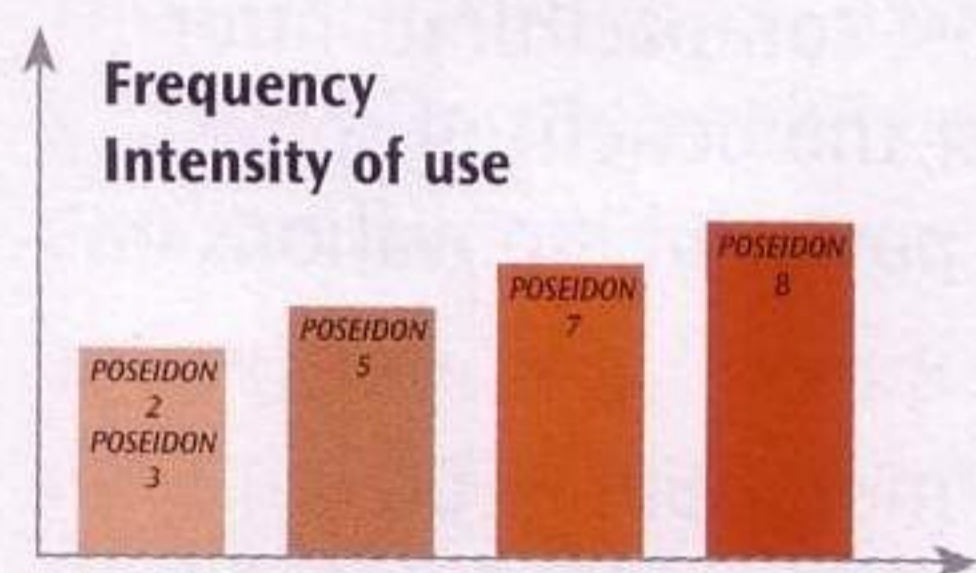

Cleaning power Technical Data:

		POSEIDON 8-128	POSEIDON 7-66	POSEIDON 7-66 F/FB*	POSEIDON 7-59
Pump:					
Pressure	bar/MPa	180/18	190/19	190/19	170/17
Cleaning impact	kg/Force	12.8	6.6	6.6	5.9
Water flow, Q _{max} /Q _{IEC}	l/h	2560/2360	1280/1180	1280/1180	1200/1120
Water flow, Min.	l/h	2360	1180	1180	1120
Max. inlet temp.	°C	60	85	85 / 70*	85
Suction height (dry)	m	1.5	1.5	1.5 / 1.0*	1.5