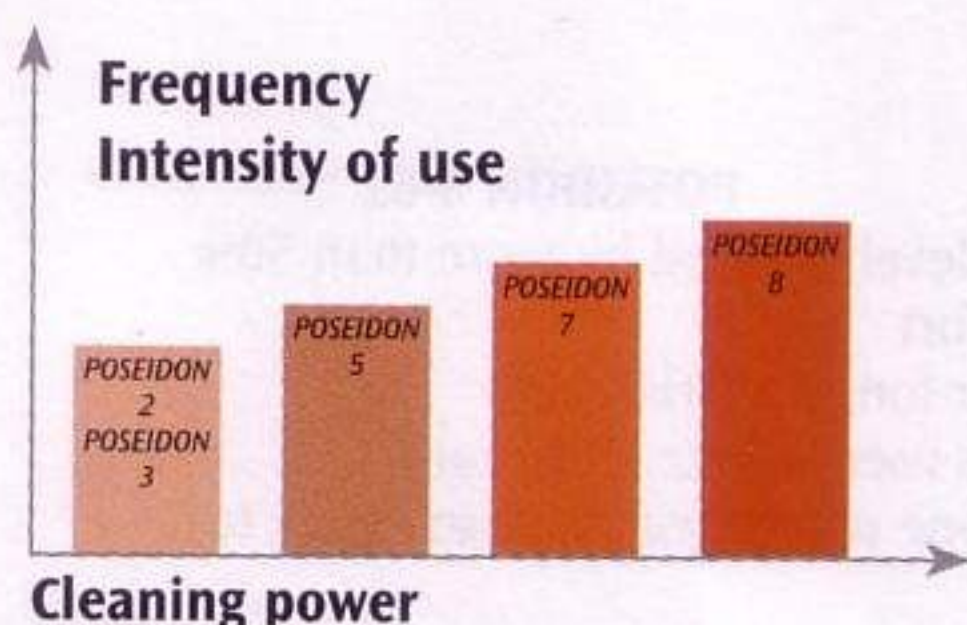

Three-phase

POSEIDON 5-54 XT

POSEIDON 5-54

POSEIDON 5-43

- SilentPower: noise level reduced by more than 50% for more user comfort
- 1450 rpm motor for longer working life
- ErgoSystem reduces user fatigue and strain
- All controls are in one place – easy to use, quick to set up and run
- Robust and stable for use in tough environments