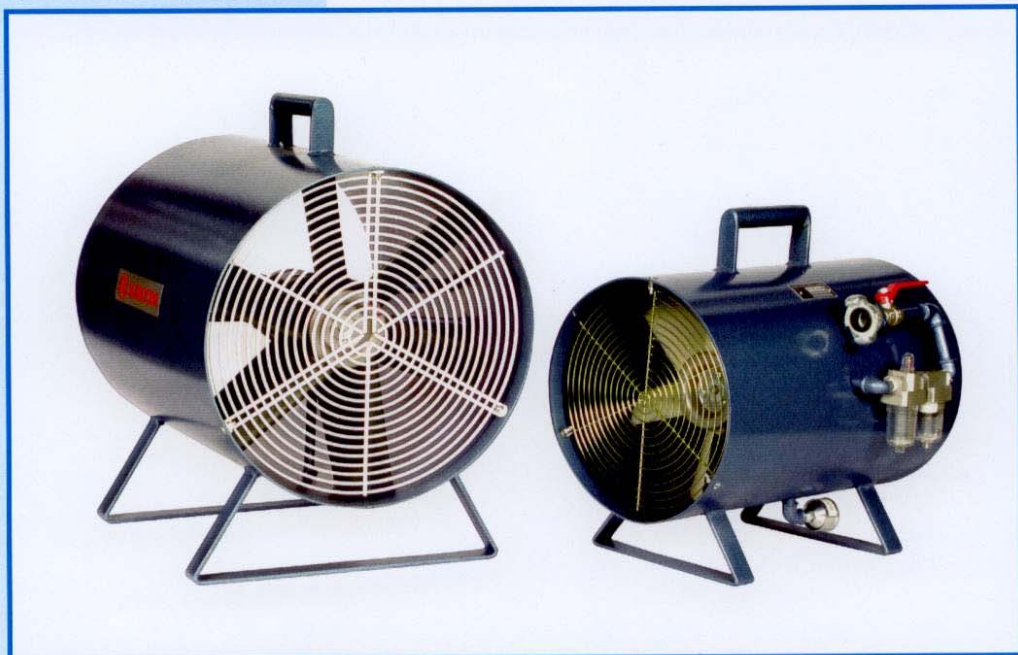

# AIRCUM

## Pneumatic Suction & Blower ventilator

Airoperated tankfan type: AWA Portable

Available: Standard steel casing

Optional: Aluminium casing

Sizes: 200 - 300 - 400 - 500 - 600 mm

| Type  | Lenght | D.Ø | Casing | Airconsumption | Pressure | CAP HR.              | Weight | RPM  |
|-------|--------|-----|--------|----------------|----------|----------------------|--------|------|
| AWA-2 | 400    | 200 | Steel  | 1000 L/M       | 6 Bar    | 1000 M <sup>3</sup>  | 12 kg  | 3000 |
| AWA-3 | 400    | 300 | Steel  | 1500 L/M       | 6 Bar    | 5000 M <sup>3</sup>  | 22 kg  | 3000 |
| AWA-4 | 400    | 400 | Steel  | 2500 L/M       | 6 Bar    | 9500 M <sup>3</sup>  | 27 kg  | 3000 |
| AWA-5 | 500    | 500 | Steel  | 4200 L/M       | 6 Bar    | 16800 M <sup>3</sup> | 30 kg  | 3000 |
| AWA-6 | 500    | 600 | Steel  | 4200 L/M       | 6 Bar    | 25000 M <sup>3</sup> | 35 kg  | 1780 |

Cap. at 6.5 Bar working pressure.

Official dealer: