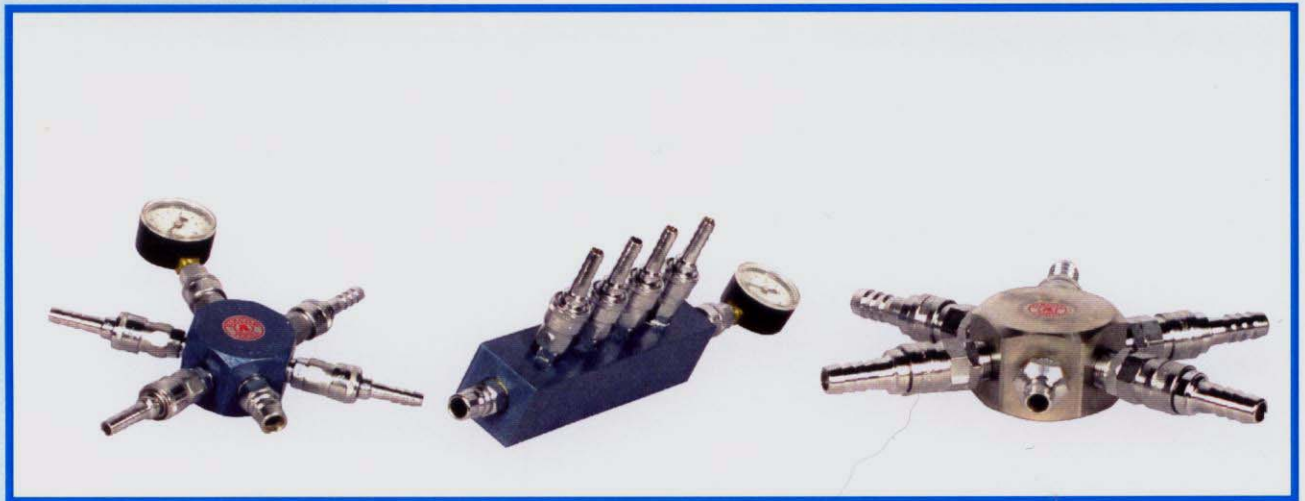

AIRCUM

AIR DISTRIBUTORS

star and line type

Steel star

Steel line

Stainless steel star

The housing and quick-connect couplers are available in steel (standard) and stainless steel.

Sizes: 3/8 - 1/2" - 3/4 - 1"

Available with other couplers on request.
Standard equipped with gauche.

Official dealer: