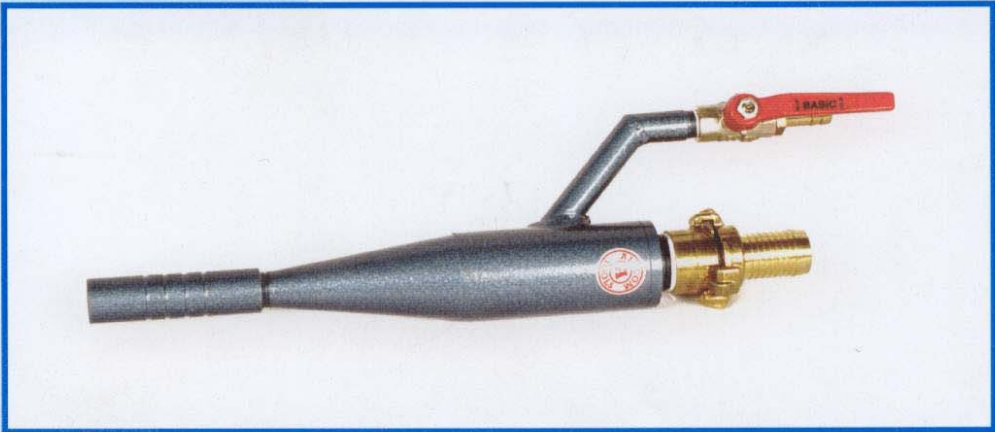

AIRCUM

Handoperated mini watair gun

TECHNICAL INFORMATION:

Recommended air pressure	5-8 Ato
Air consumption	1m ³ /m
Recommended water pressure	5-8 Ato
Water consumption	0,2m ³ /m
Effective washing radius	app.10 mtr.
Weight	1 kg
Airhose connection	3/8" hose end
Water connection	1/2" hose end